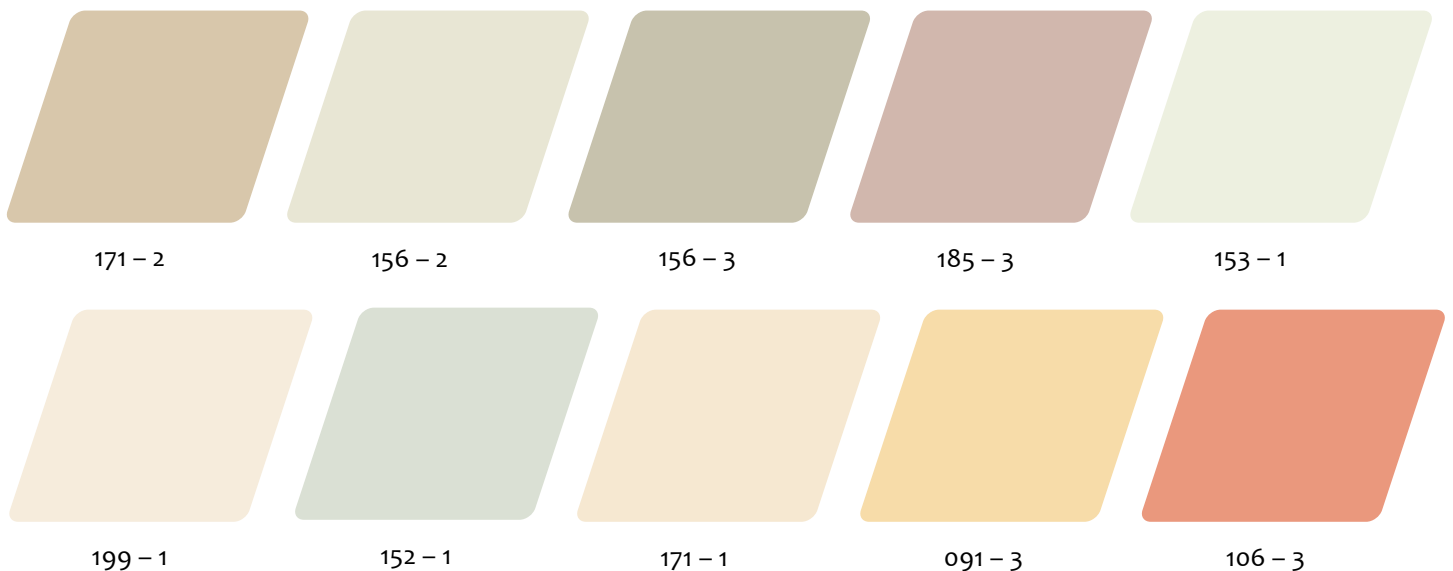

Terraco Terratop Silk

TERRATOP SILK is a high quality, highly washable, interior/exterior grade, vinyl emulsion silk paint with a luxurious satin finish for use on most building surfaces.