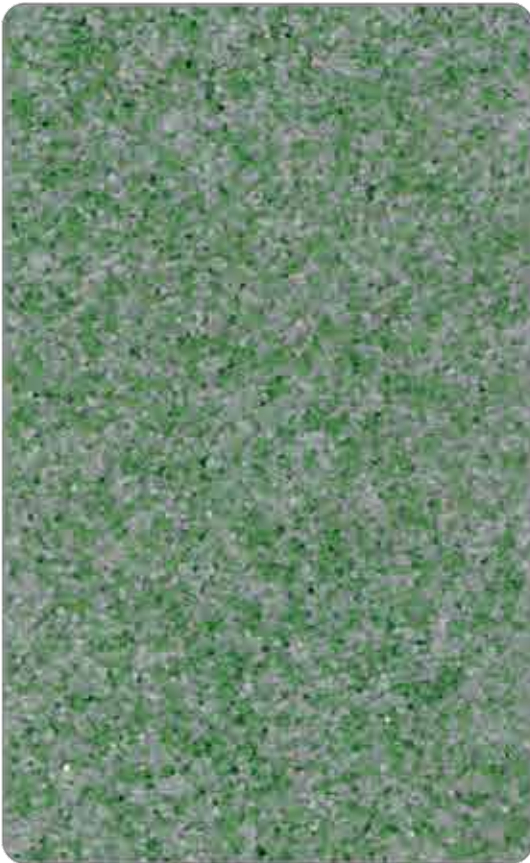

//// TERRACO®

TERRALITE FINE

The House of Scandinavian Finishing Materials

TERRALITE FINE

Application: 
Colour: TLF-1176

TERRALITE FINE

Application: 
Colour: TLF-1182

TERRALITE FINE

Application: 
Colour: TLF-1179

TERRALITE FINE

Application: 
Colour: TLF-1175

TERRALITE FINE

Application: 

Colour: TLF-1181

TERRALITE FINE

Application: 

Colour: TLF-1177

TERRALITE FINE

Application: 

Colour: TLF-1178

TERRALITE FINE

Application: 

Colour: TLF-1180

Terralite is a range of granular marble coatings which are available in 2 grades, Terralite Fine and Terralite Coarse.