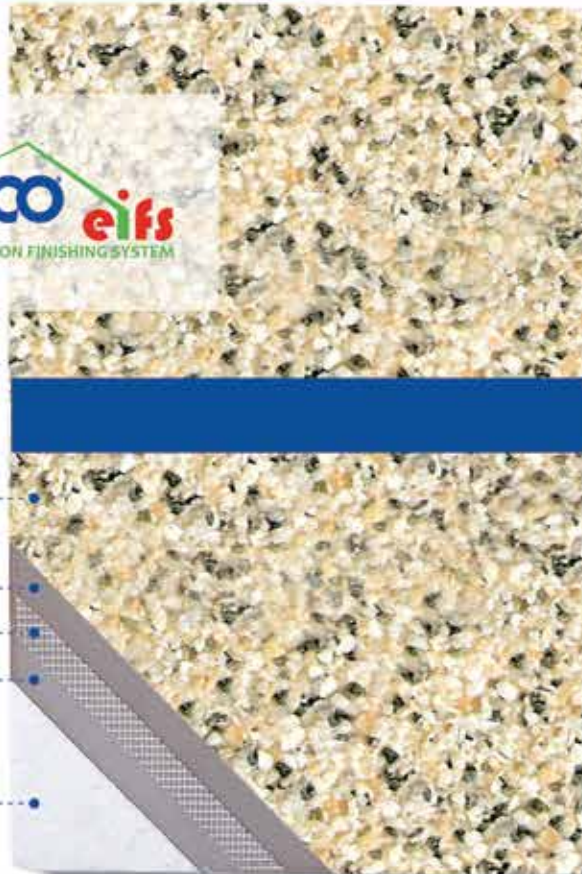

TERRACO eifs
EXTERIOR INSULATION FINISHING SYSTEM

TERRALITE

STYROBOND DP (BASECOAT)

GLASS FIBRE MESH

STYROBOND DP (BASECOAT)

INSULATION BOARD

Certifications

- EOTA (European Technical Approval) – ETAG 004 (# ETA-09/0384 EN)
- FED Compliant (US ARMY) (# 09-06-M0149)
- Russian National Standard: Technical Certificate (# 2975-10)
- Romania National Institute (INCERC) 001-04/1251-2010
- Turkish Standard TSE (TS EN 13499, TS EN 13500)
- Dubai Municipality (DM) (# 102)
- P.R. China Certified System JG149-2003 (# 20102D 00884)
- Irish Agreement Board Certificate No. 12/0370