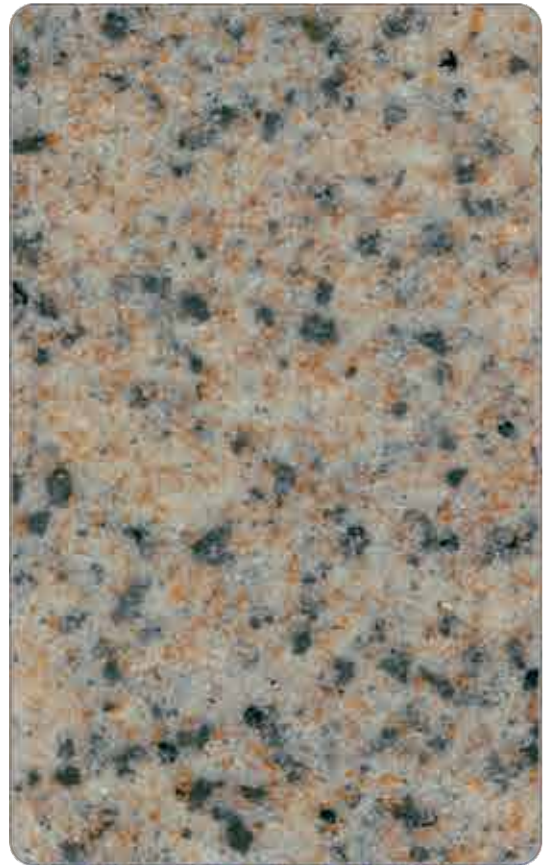

//// TERRACO®

TERRALITE GRANITE

The House of Scandinavian Finishing Materials

TERRALITE GRANITE

Application: 
Colour: TLG-1431 

TERRALITE GRANITE

Application: 
Colour: TLG-1434 

TERRALITE GRANITE

Application: 
Colour: TLG-1430 

 Spray

TERRALITE GRANITE

Application: 
Colour: TLG-1437 

TERRALITE GRANITE
Application: 
Colour: TLG-1435 

TERRALITE GRANITE
Application: 
Colour: TLG-1432 

TERRALITE GRANITE
Application: 
Colour: TLG-1433 

TERRALITE GRANITE
Application: 
Colour: TLG-1436 

Terralite Granite is a spray applied coating used to simulate natural granite – a practical alternative to marble or granite.

Inspired by the timeless beauty of granite and marble, this range of decorative coatings provides long term resilience and strength. Due to the nature of the product, it also provides a hard wearing protection to the substrate.

These products are used both internally and externally, depending upon the design detail the architect wishes to accentuate. Available in an extensive range of natural colours, these products are often used as part of the Terraco EIF System or as a standalone long life decorative coating applied onto cement plaster walls, concrete columns, feature walls made of gypsum board and many other substrates.