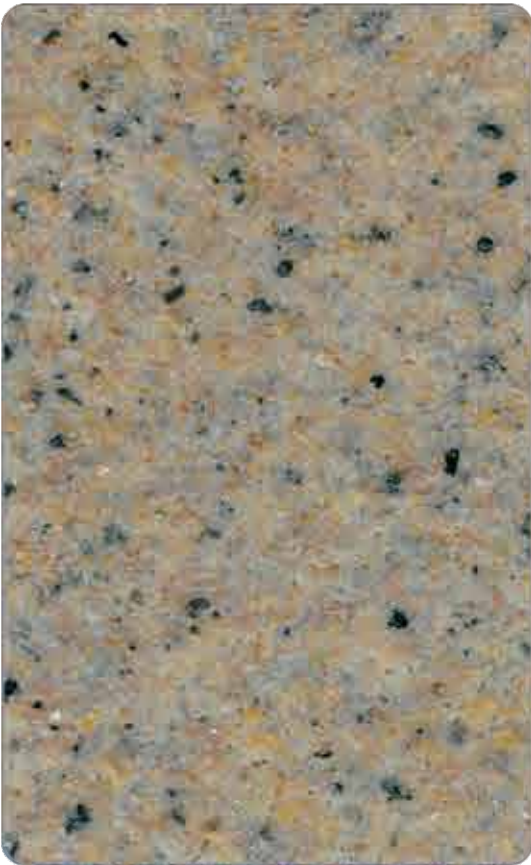

//// TERRACO®

TERRALITE GRANITE

The House of Scandinavian Finishing Materials

TERRALITE GRANITE

Application: 
Colour: TLG-1431 

TERRALITE GRANITE

Application: 
Colour: TLG-1434 

TERRALITE GRANITE

Application: 
Colour: TLG-1430 

 Spray

TERRALITE GRANITE

Application: 
Colour: TLG-1437 

TERRALITE GRANITE
Application: 
Colour: TLG-1435 

TERRALITE GRANITE
Application: 
Colour: TLG-1432 

TERRALITE GRANITE
Application: 
Colour: TLG-1433 

TERRALITE GRANITE
Application: 
Colour: TLG-1436 

Terralite Granite is a spray applied coating used to simulate natural granite – a practical alternative to marble or granite.

Inspired by the timeless beauty of granite and marble, this range of decorative coatings provides long term resilience and strength. Due to the nature of the product, it also provides a hard wearing protection to the substrate.