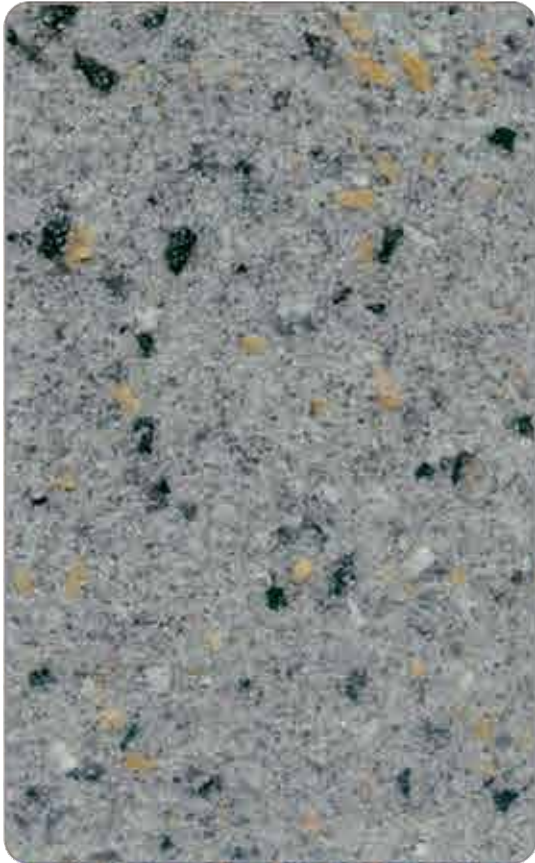

//// TERRACO®

TERRALITE GRANITE

The House of Scandinavian Finishing Materials

TERRALITE GRANITE

Application: 
Colour: TLG-1431 

TERRALITE GRANITE

Application: 
Colour: TLG-1434 

TERRALITE GRANITE

Application: 
Colour: TLG-1430 

 Spray

TERRALITE GRANITE

Application: 
Colour: TLG-1437 

TERRALITE GRANITE
Application: 
Colour: TLG-1435 

TERRALITE GRANITE
Application: 
Colour: TLG-1432 

TERRALITE GRANITE
Application: 
Colour: TLG-1433 

TERRALITE GRANITE
Application: 
Colour: TLG-1436 

Terralite Granite is a spray applied coating used to simulate natural granite – a practical alternative to marble or granite.

Inspired by the timeless beauty of granite and marble, this range of decorative coatings provides long term resilience and strength. Due to the nature of the product, it also provides a hard wearing protection to the substrate.