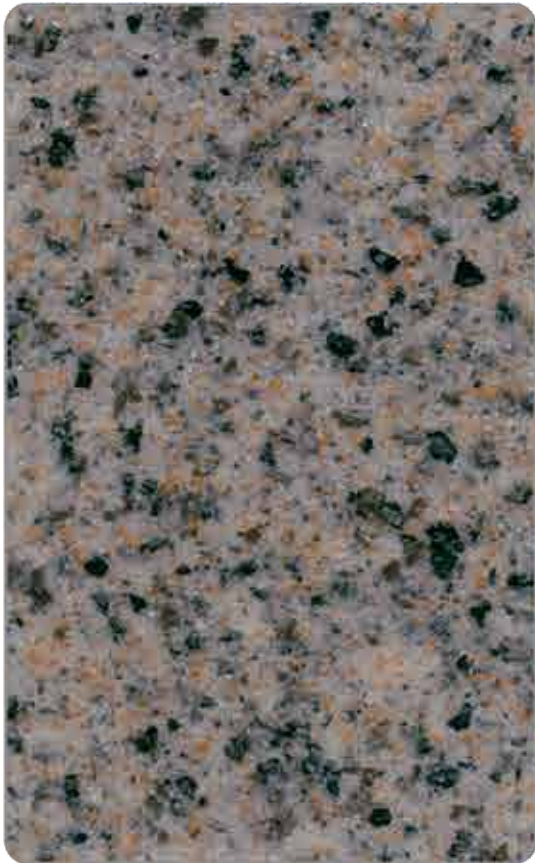

//// TERRACO®

TERRALITE GRANITE

The House of Scandinavian Finishing Materials

TERRALITE GRANITE

Application: 
Colour: TLG-1431 

TERRALITE GRANITE

Application: 
Colour: TLG-1434 

TERRALITE GRANITE

Application: 
Colour: TLG-1430 

 Spray

TERRALITE GRANITE

Application: 
Colour: TLG-1437 

TERRALITE GRANITE
Application: 
Colour: TLG-1435 

TERRALITE GRANITE
Application: 
Colour: TLG-1432 

TERRALITE GRANITE
Application: 
Colour: TLG-1433 

TERRALITE GRANITE
Application: 
Colour: TLG-1436 

Terralite Granite is a spray applied coating used to simulate natural granite – a practical alternative to marble or granite.

Inspired by the timeless beauty of granite and marble, this range of decorative coatings provides long term resilience and strength. Due to the nature of the product, it also provides a hard wearing protection to the substrate.

These products are used both internally and externally, depending upon the design detail the architect wishes to accentuate. Available in an extensive range of natural colours, these products are often used as part of the Terraco EIF System or as a standalone long life decorative coating applied onto cement plaster walls, concrete columns, feature walls made of gypsum board and many other substrates.