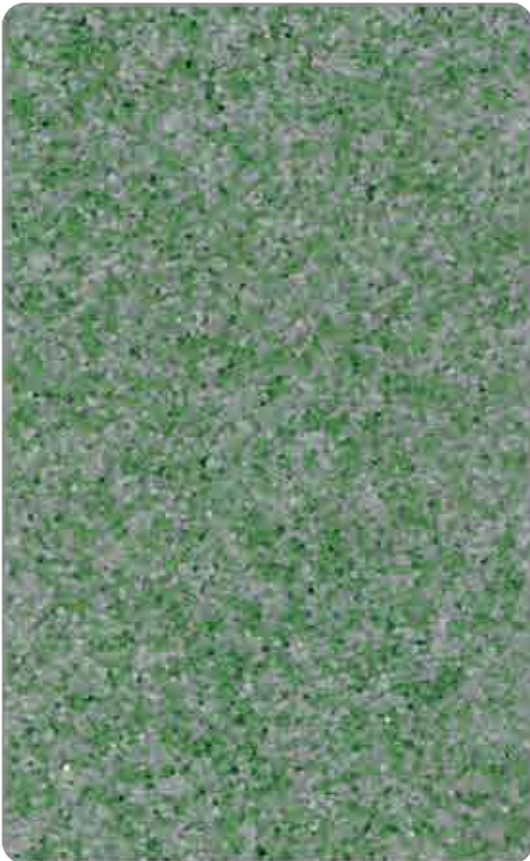

//// TERRACO®

TERRALITE FINE

The House of Scandinavian Finishing Materials

TERRALITE FINE

Application: 
Colour: TLF-1176

TERRALITE FINE

Application: 
Colour: TLF-1182

TERRALITE FINE

Application: 
Colour: TLF-1179

TERRALITE FINE

Application: 
Colour: TLF-1175

TERRALITE FINE

Application: 
Colour: TLF-1181

TERRALITE FINE

Application: 
Colour: TLF-1177

TERRALITE FINE

Application: 
Colour: TLF-1178

TERRALITE FINE

Application: 
Colour: TLF-1180

Terralite is a range of granular marble coatings which are available in 2 grades, Terralite Fine and Terralite Coarse.

These products are used on both interior and exterior surfaces, depending upon the design detail the architect wishes to accentuate. Available in an extensive range of natural colours these products are often used as part of the Terraco EIF System or as a long life decorative coating applied onto cement plaster walls, concrete columns, feature walls made of gypsum board and many other substrates.