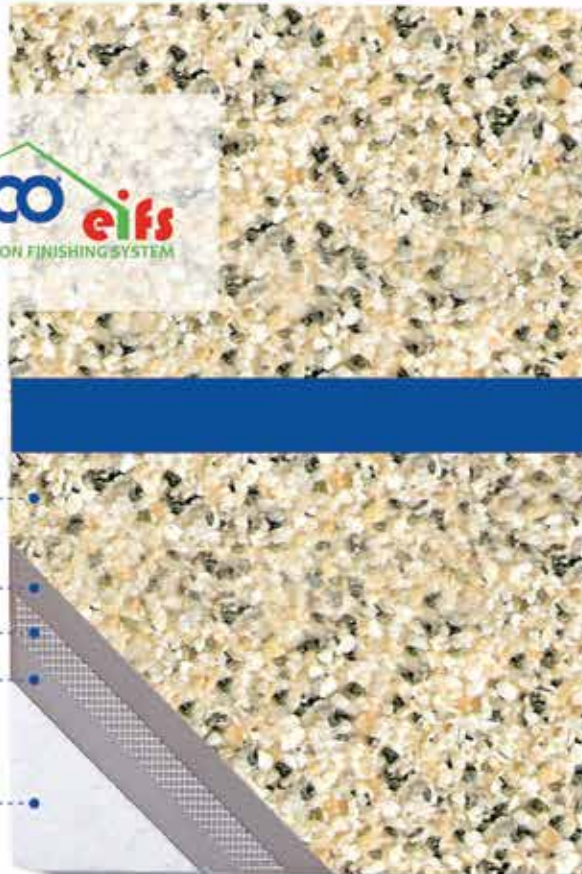

TERRACO eifs
EXTERIOR INSULATION FINISHING SYSTEM

TERRALITE

STYROBOND DP (BASECOAT)

GLASS FIBRE MESH

STYROBOND DP (BASECOAT)

INSULATION BOARD

Certifications

- EOTA (European Technical Approval) – ETAG 004 (# ETA-09/0384 EN)
- FED Compliant (US ARMY) (# 09-06-M0149)
- Russian National Standard: Technical Certificate (# 2975-10)
- Romania National Institute (INCERC) 001-04/1251-2010
- Turkish Standard TSE (TS EN 13499, TS EN 13500)
- Dubai Municipality (DM) (# 102)
- P.R. China Certified System JG149-2003 (# 20102D 00884)
- Irish Agrément Board Certificate No. 12/0370