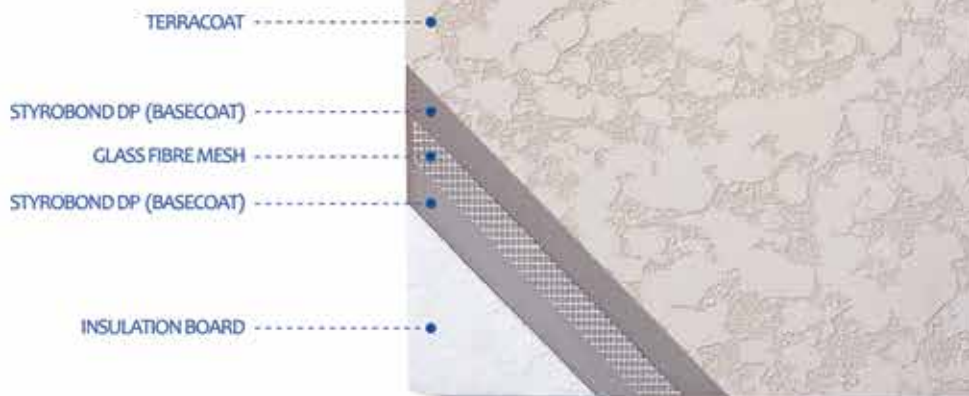

TERRACO eifs
EXTERIOR INSULATION FINISHING SYSTEM

Certifications

- EOTA (European Technical Approval) – ETAG 004 (# ETA-09/0384 EN)
- FED Compliant (US ARMY) (# 09-06-M0149)
- Russian National Standard: Technical Certificate (# 2975-10)
- Romania National Institute (INCERC) 001-04/1251-2010
- Turkish Standard TSE (TS EN 13499, TS EN 13500)
- Dubai Municipality (DM) (# 102)
- P.R. China Certified System JG149-2003 (# 20102D 00884)
- Irish Agrément Board Certificate No. 12/0370