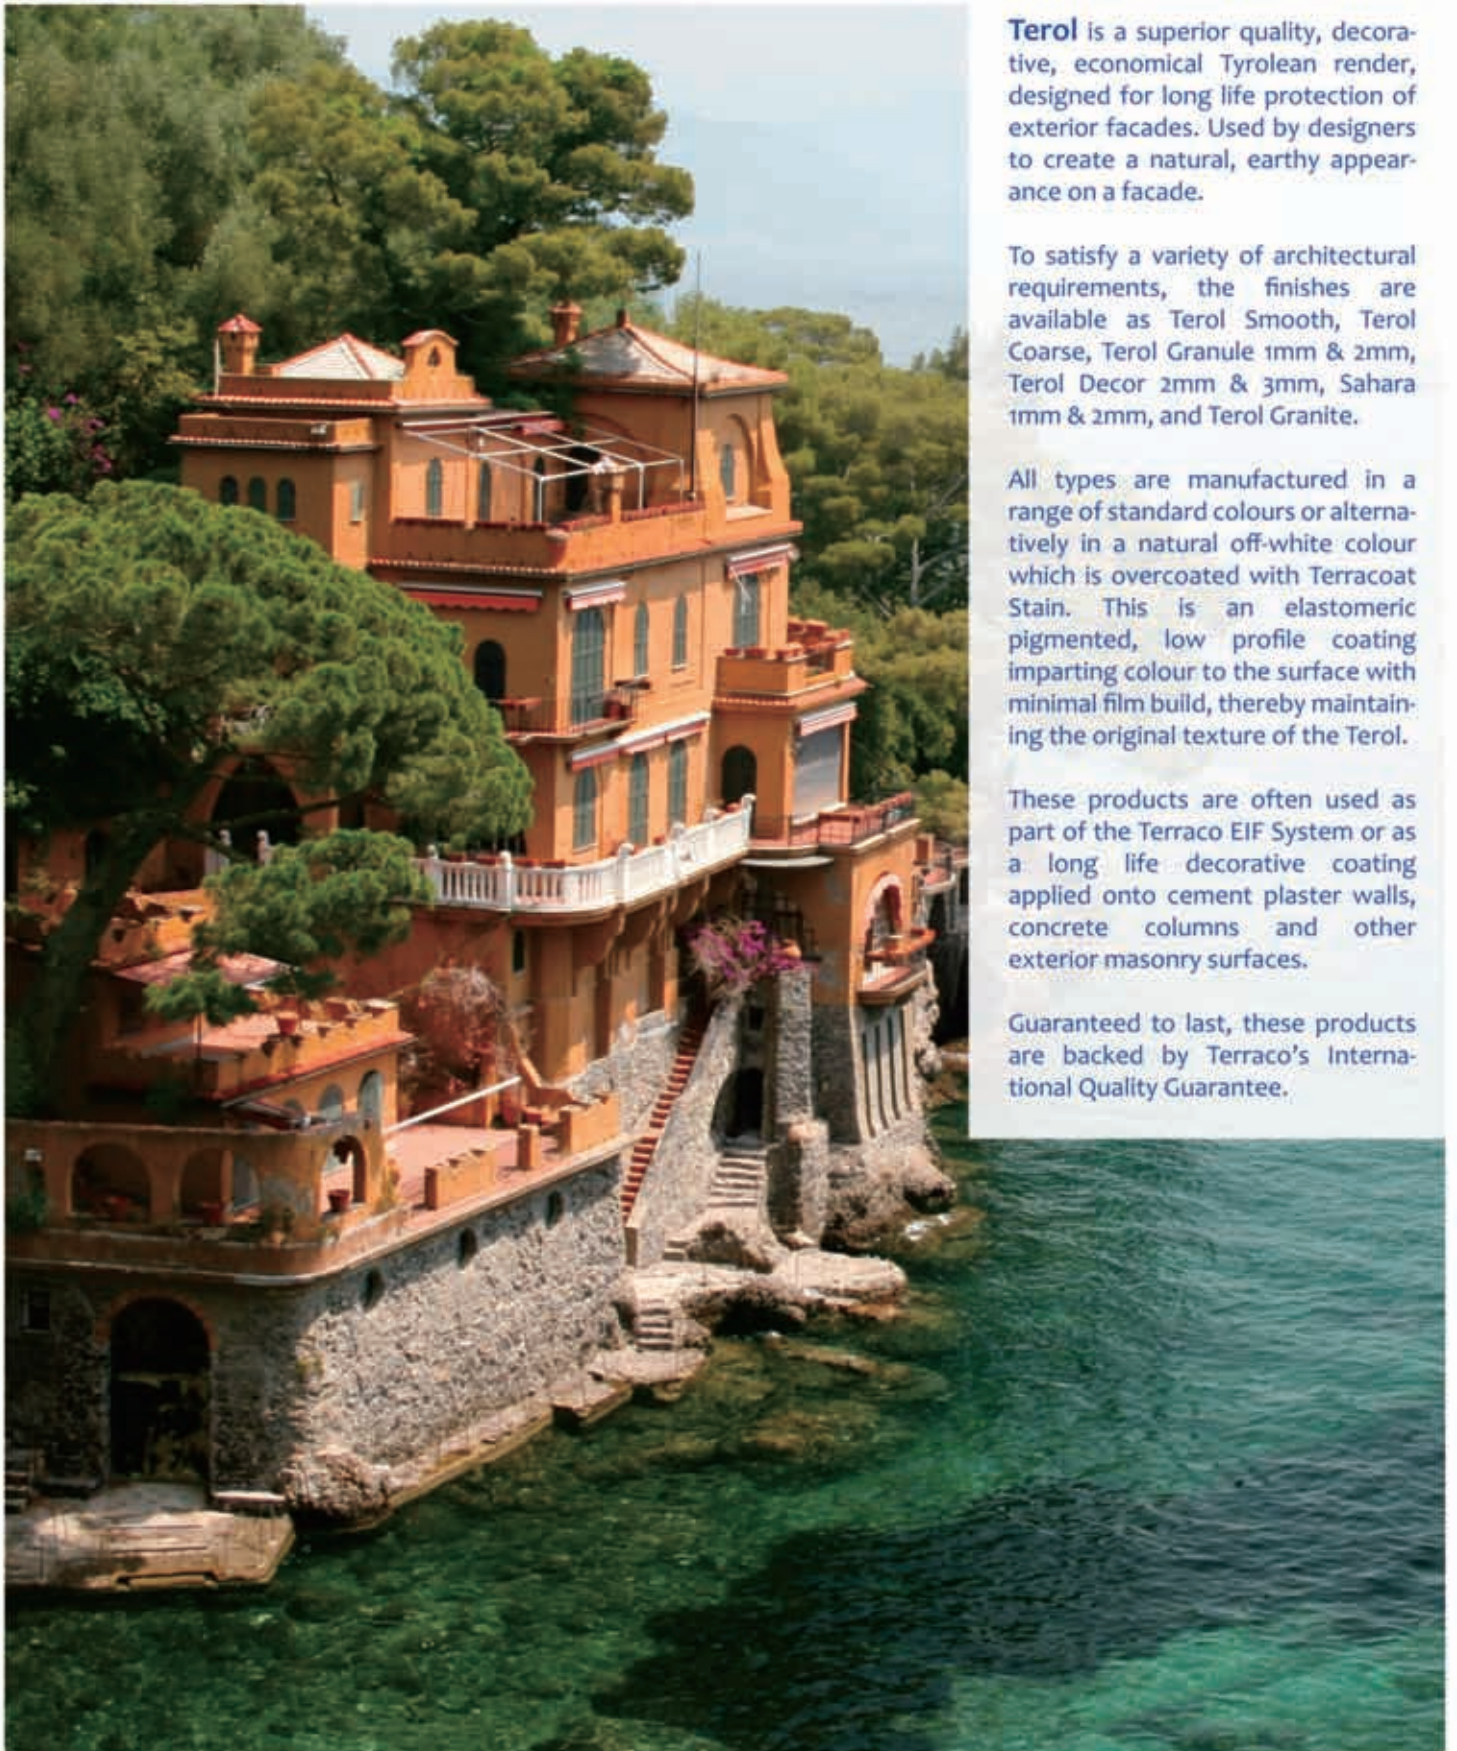

**Terol Random Mid**  
Colour: 105-4

**Terol Granule Fine**  
Colour: 182-4

**Terol Random Mid**  
Colour: 071-5

**Terol Granule Fine**  
Colour: 166-5

**Terol Random Fine**  
Colour: 140-5

**Terol** is a superior quality, decorative, economical Tyrolean render, designed for long life protection of exterior facades. Used by designers to create a natural, earthy appearance on a facade.