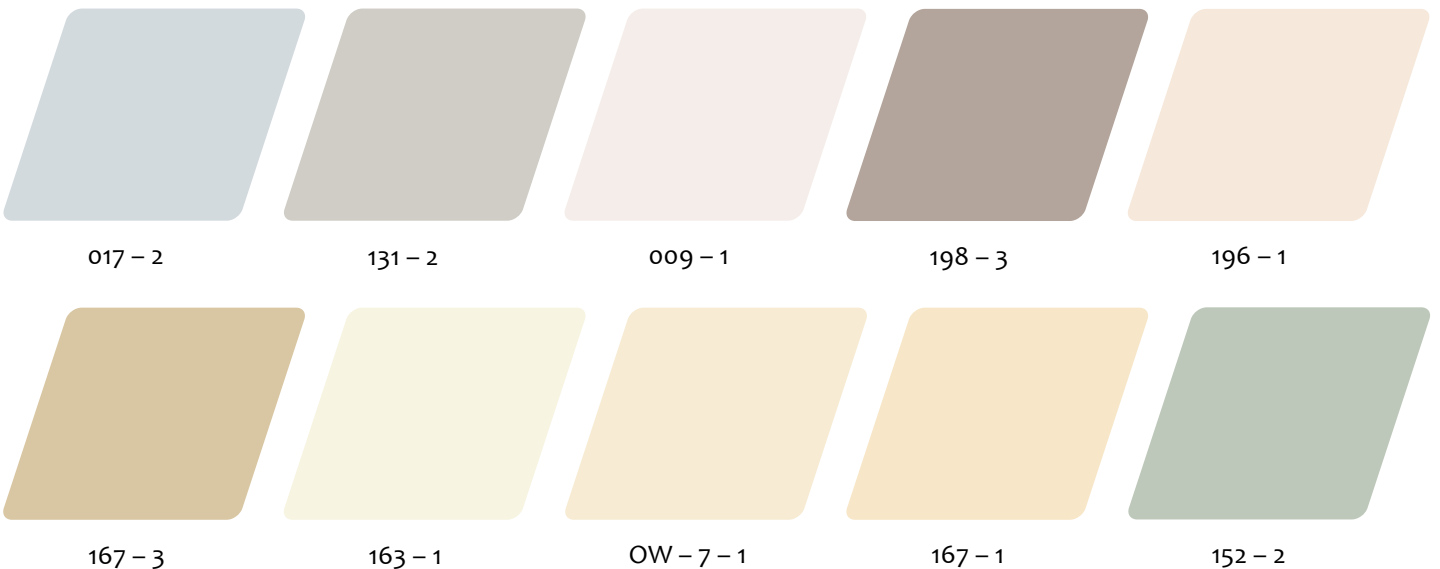

Products may be application specific - please consult Technical Datasheets prior to application. Datasheets are available on www.terrace.com or from your Terraco representative.

Although every precaution has been taken to ensure the accuracy of the colours represented herein - due to printing processes they should be considered indicative.